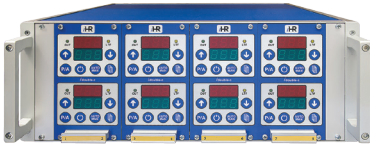

Controls

Controls Range

Description Descrizione	Page Pagine
Multizone Temperature Controller Centraline di controllo della temperatura	page 12-01-001

Description Descrizione	Page Pagine
Valve Gate Sequence Controller Centraline di controllo sequenziale otturatori	page 12-10-001

Controls

Multizone Temperature Controller

i double-c

Code	Zone	Description
V01-01-002	2	Temperature control idouble-c Centralina di controllo idouble-c
V01-01-004	4	
V01-01-006	6	
V01-01-008	8	
V01-01-010	10	
V01-01-012	12	
V01-01-014	14	
V01-01-016	16	
V01-01-018	18	
V01-01-020	20	
V01-01-022	22	
V01-01-024	24	
V01-01-026	26	
V01-01-028	28	
V01-01-030	30	
V01-01-032	32	
V01-01-034	34	
V01-01-036	36	

The connection cables are included
I cavi di collegamento sono inclusi

Power output cards 3450 W, 15 A
Potenza per zona 3450 W, 15 A

iexpert-c

Code	Zone	Description
V02-01-032	32	Temperature control LCD iexpert-c Centralina di controllo temperatura LCD iexpert-c
V02-01-036	36	
V02-01-040	40	
V02-01-048	48	
V02-01-056	56	
V02-01-060	60	
V02-01-064	64	
V02-01-072	72	

The cables are 5 meters long
Lunghezza cavi 5 metri

Controls

Valve Gate Sequence Controller

i multi-s

Code	Zone	Description
V03-01-004	4	Valve Gate sequence control i multi-s Centralina di controllo sequenziale i multi-s
V03-01-008	8	
V03-01-012	12	